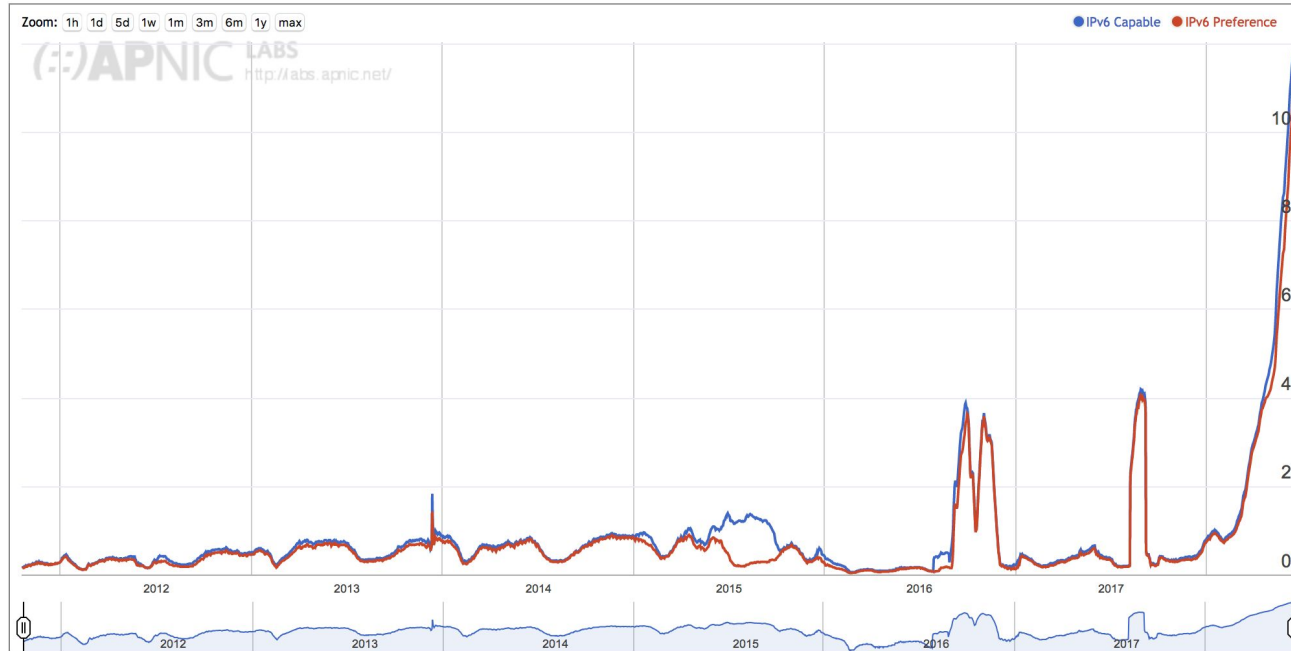

APNIC IPv6 Measurement Stats for Taiwan

Use of IPv6 for Taiwan (TW)