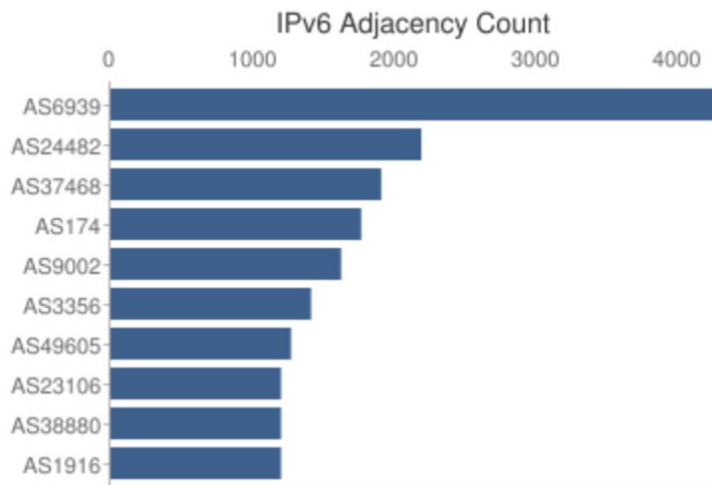

The IPv6 Global View

Hurricane Electric - IPv6 Native Services

- 11+ years into fully commercial/native IPv6 deployment
- IPv6 native platform across all PoPs - 159 PoPs, 41 countries & 6 continents
- All IPv6 BGP customer connections are native
- All IPv6 datacenter customers are native
- Every customer is IPv6 enabled by default (Important!)
- IPv6 enabled route servers and looking glass
- 24x7 NOC with IPv6 expertise

Top networks by IPv6 adjacencies

IPv6 Adjacencies		
ASN	Name	Count
AS6939	Hurricane Electric LLC	4,309
AS24482	SG.GS	2,214
AS37468	Angola Cables	1,975
AS174	Cogent Communications	1,800
AS9002	RETN Limited	1,637
AS3356	Level 3 Parent, LLC	1,478
AS49605	Digital Telecommunication Services S.r.l.	1,286
AS23106	Cemig Telecomunicaes SA	1,270
AS38880	Micron21 Datacentre Pty Ltd	1,207
AS1916	Associao Rede Nacional de Ensino e Pesquisa	1,203