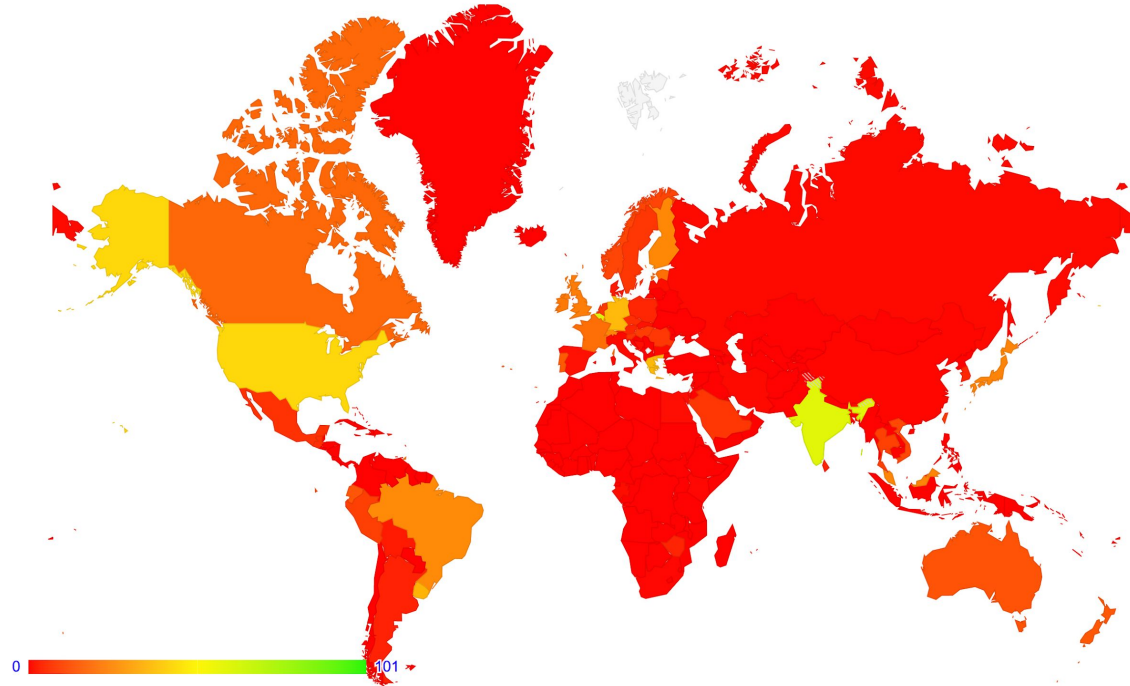

APNIC IPv6 Measurement Stats

IPv6 Capable Rate by country (%)